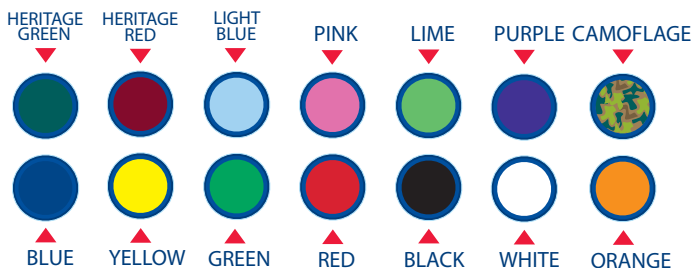

For multi-colour covers please indicate colour selection below

1.5m and 1.8m size

3.0m and 3.6m size

6.0m size

4.5m size

7.2m size

Colour selection for Quikshade roof - Special colours by request

Product Order Form Effective 1.2.07